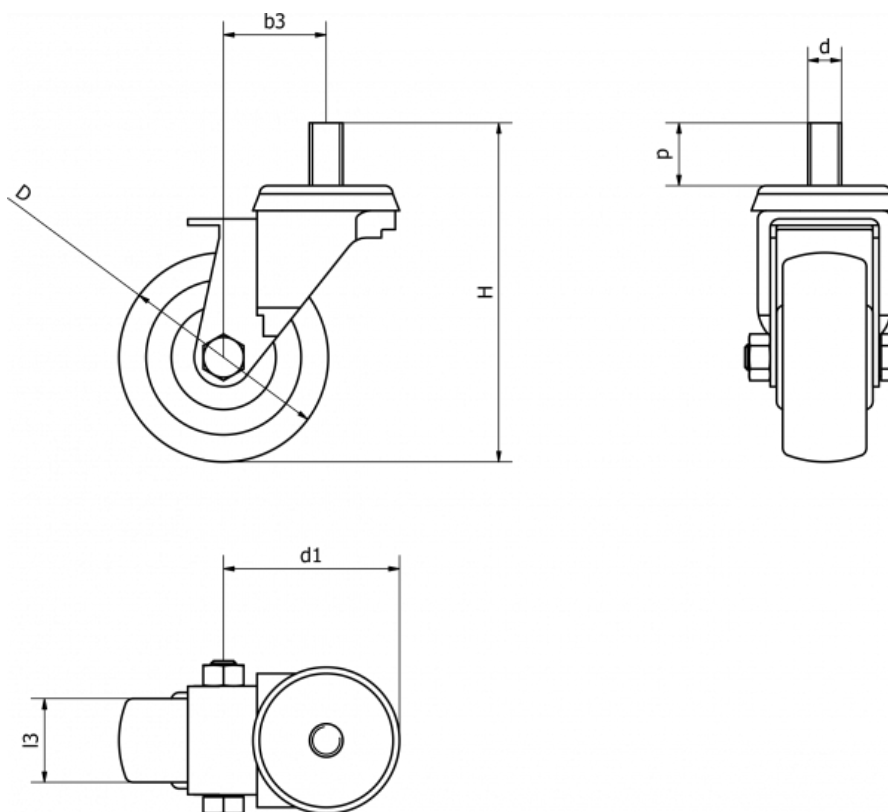

Data Sheet

Article number: 2314452151

Description: E+G rubber wheel 452151
RE.C7-050-CBL Turning plate without brake

Measures

B	=	H	= 66
b3	= 24	L	=
Code	= 452151	l3	= 20
d	= M8	p	= 15
D	= 50	s	=
d1	= 35	Type	= RE.C7-050-CBL
Dynamic load (N)	= 350		
g	= 180		